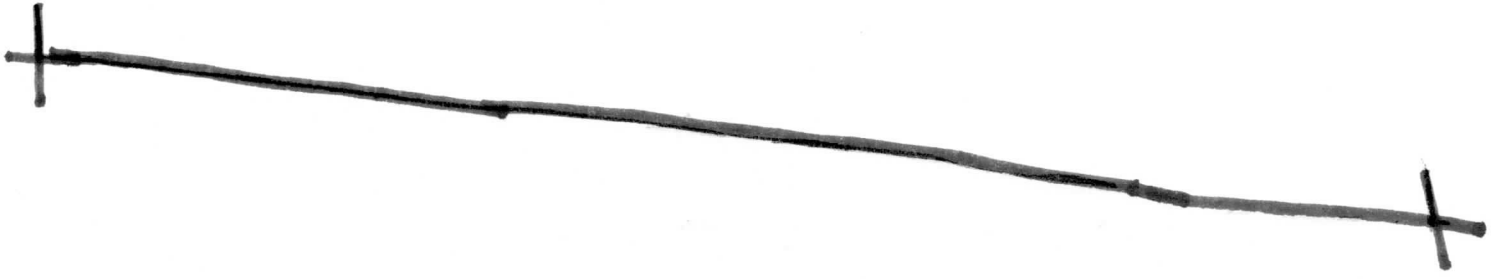

A hand-drawn diagram of a curve. The curve starts at a point on the left, curves upwards and to the right, then continues as a nearly straight line to the right edge. It then curves downwards and to the left, ending at a point on the left. There are several small tick marks along the curve. The text 'Repère bouton.' is written vertically near the top-left end. The text 'partie 1' is written in the center of the diagram. There are two vertical tick marks on the right edge, one at the top and one at the bottom.

Repère
bouton.

partie 1

partie 2

partie 3.

Glycère
élastique